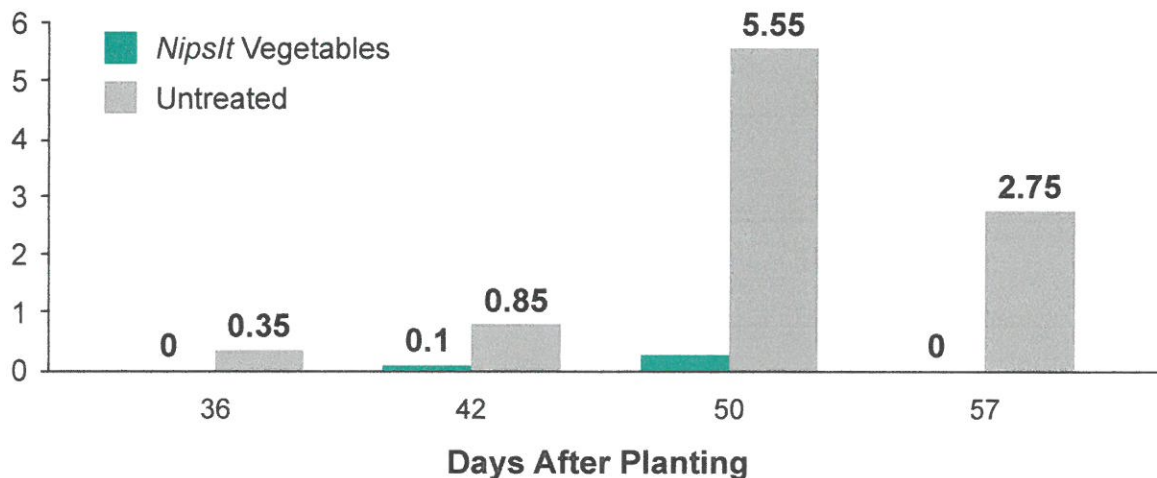

NipsIt Vegetables offers:

- **Simplicity** – your lettuce seed comes complete with an effective insecticide that protects your seedlings from important sucking and chewing insects such as leafminer (from planting to thinning) and aphids (from planting to mid-season).
- **More vigorous growth** – protection of tender seedlings against leafminer (suppression) damage means a stronger and healthier plant throughout the season.
- **Season-long productivity** – seedlings are protected from insects, enhancing uniformity which provides production efficiencies all the way through harvest.

NipsIt Vegetables Controls Lettuce Aphid

Aphids per Plant

Trial conducted in Salinas, Calif.
Head lettuce, Telluride variety
Seed rate of 130,000/A
Planted June 20, 2011

Products That Work, From People Who Care[®] | valent.com | 800-6-VALENT (682-5368)